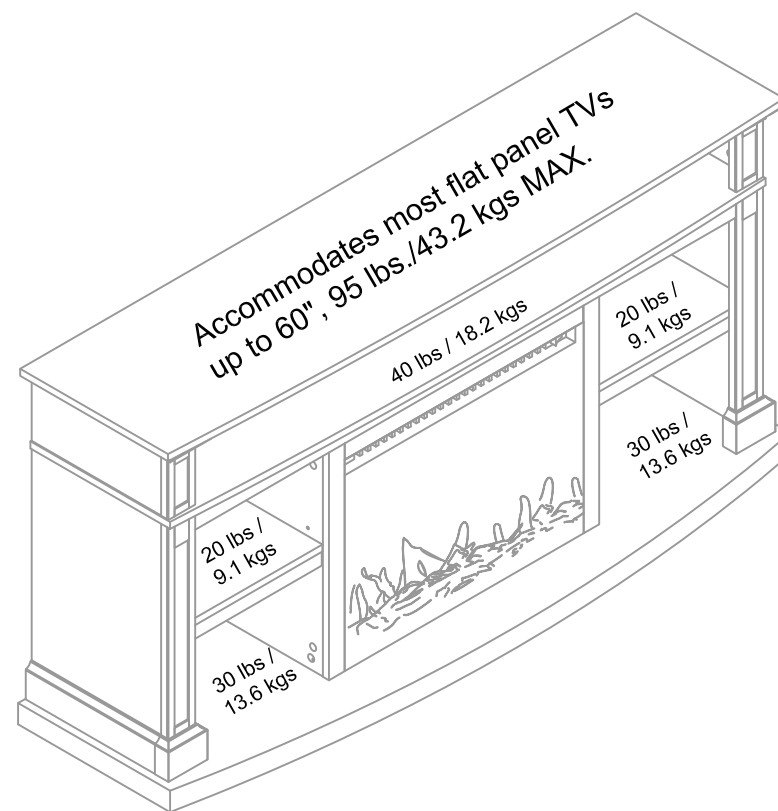

Fireplace Mantel 5548XXXCOM

Wood Breakdown:
PB:29.7% MDF:53.3%
Total Storage:3.8cubic feet

Overall Product Size:
59.4"W x 17.5"D x 29.4"H
151.0cm W x 44.5cm D x 74.7cm H

Maximum Weight Capacities
Unit Weight:54.1 kg