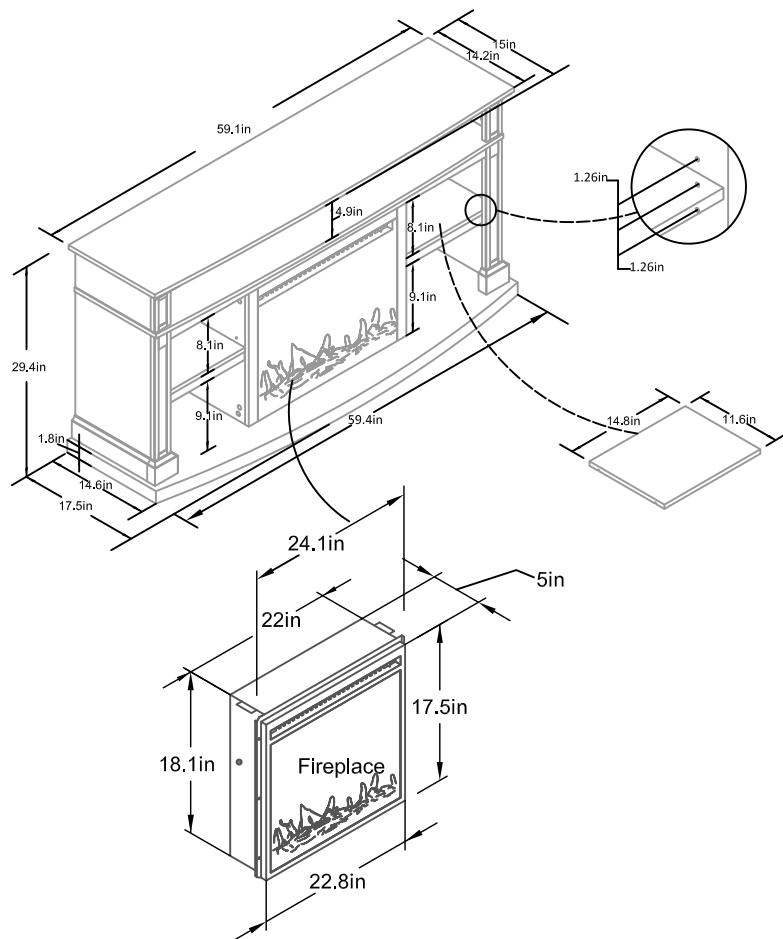

Fireplace Mantel 5548XXXCOM

Wood Breakdown:
PB:29.7% MDF:53.3%
Total Storage:3.8cubic feet

Overall Product Size:
59.4"W x 17.5"D x 29.4"H
151.0cm W x 44.5cm D x 74.7cm H

Maximum Weight Capacities
Unit Weight:54.1 kg